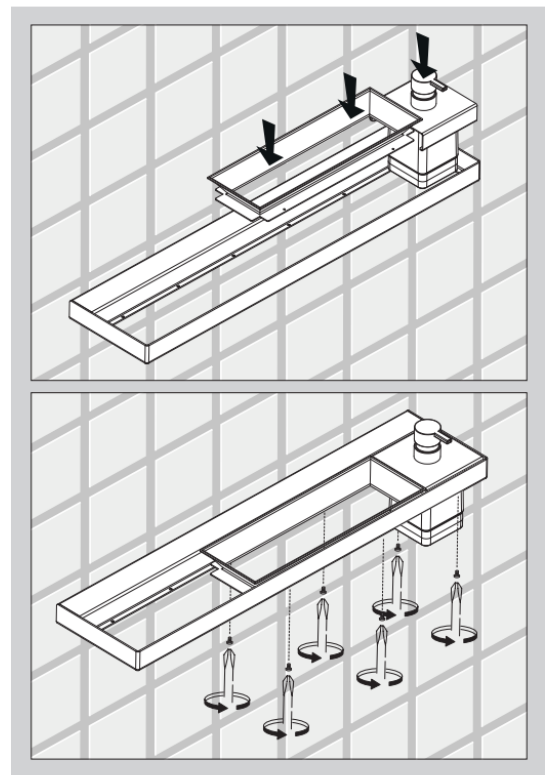

Proudly imported and distributed by
Gro Agencies Pty Ltd
Unit 2 / 37 Howe St, Osborne Park, WA, 6017
P 08 9446 3288 E info@groagencies.com.au W www.groagencies.com.au