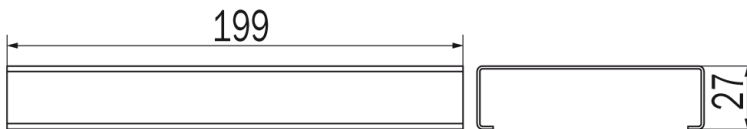

Proudly imported and distributed by
Gro Agencies Pty Ltd
Unit 2 / 37 Howe St, Osborne Park, WA, 6017
P 08 9446 3288 E info@groagencies.com.au W www.groagencies.com.au